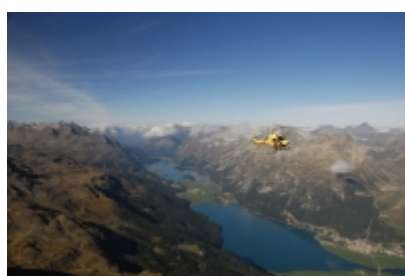

Kompetenzzentrum für Helikopterflüge

Landline +41 (0)44 586 13 33 | info@helikopterflug.ch

Samedan / St. Moritz

Samedan / St. Moritz
Plazza Aviatica 2
7503 Samedan

info@helikopterflug.ch

Airfield from the highest-airport in Europe St. Moritz / Samedan. Enjoy this unique valley from a bird's perspective by a breathtaking and unforgettable helicopter flight with Heli Bernina.