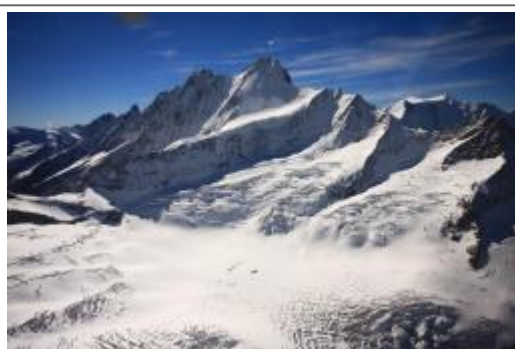

competence centre for helicopter flights

Landline +41 (0)44 586 13 33 | info@helikopterflug.ch

60 min. scenic Flight - the big three

max. 5 Pers.

3300.00 CHF

With this Flight you see summit as the big three: Mont-Blanc, Grand Combin and Cervin up close.

Duration of the experience:

The flight time is approx. 60 minutes.